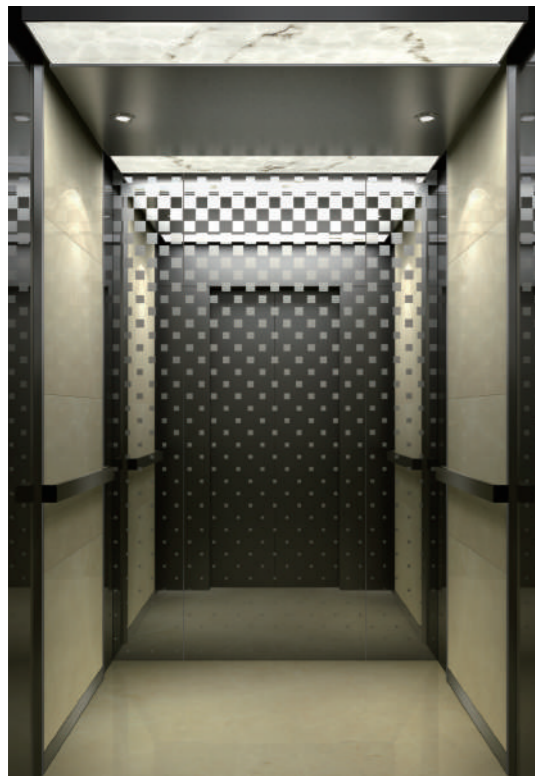

U-CR100

吊顶：发纹镀钛黑+云石板+LED筒灯
后壁：镜面蚀刻镀钛黑（双色）
侧壁：蜂窝大理石+镜面镀钛黑+发纹镀钛黑嵌条
扶手：发纹镀钛黑
地坪：大理石
推荐前壁：镜面镀钛

Ceiling: Black titanium hairline st. st. + Transmitted cloud flag + LED downlights
Rear Wall: Black titanium mirror st. st. (Double color)
Side Wall: Honeycomb marble + Black titanium mirror st. st. + Black titanium hairline st. st. panel strip
Handrail: Black titanium hairline st. st.
Floor: Marble