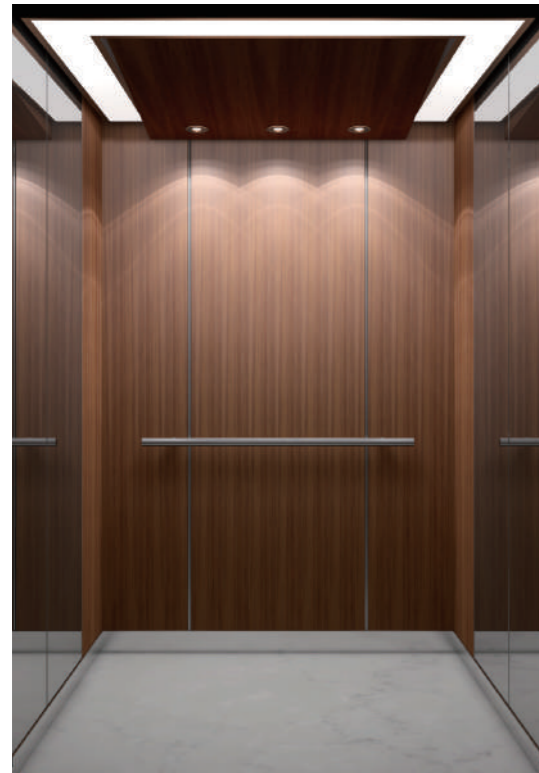

U-CR080

吊顶: 镜面不锈钢框架+亚克力+筒灯
后壁: 装饰膜+镜面不锈钢嵌条
侧壁: 装饰膜+镜面不锈钢
扶手: 圈拉丝不锈钢圆管
踢脚线: 镜面不锈钢
地坪: PVC
推荐前壁: 镜面不锈钢

Ceiling: Mirror st. st. frame + Acrylic + LED downlights
Rear Wall: Plastic veneered steel + Mirror st. st. panel strip
Side wall: Plastic veneered steel + Mirror st. st.
Handrail: Brushed st. st. circular tub
Skirting: Mirror st. st.
Floor: PVC
Recommended Front Wall: Mirror st. st.