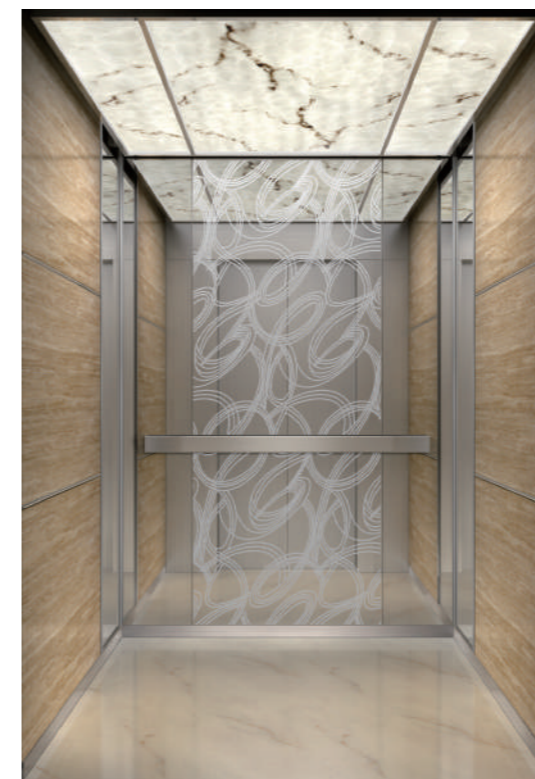

U-CR097-1

吊顶: 镜面不锈钢框架+云石透光板
后壁: 镜面不锈钢+镜面不锈钢蚀刻
侧壁: 镜面不锈钢+蜂窝大理石+发纹不锈钢嵌条
扶手: 发纹不锈钢扁扶手
地面: 大理石
踢脚线: 发纹不锈钢
推荐前壁: 发纹不锈钢

Ceiling: Mirror st. st. frame + Transmitted cloud flag
Rear Wall: Mirror st. st.+ Mirror etching st. st.
Side Wall: Mirror st. st. + Honeycomb marble + Hairline st. st. panel strip
Handrail: Hairline st. st. flat type
Floor: Marble
Skirting: Hairline st. st.
Recommended Front Wall: Hairline st. st.