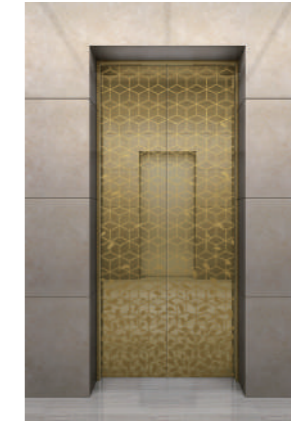

U-D015

镜面蚀刻镀钛金
Titanium etched mirror stainless steel