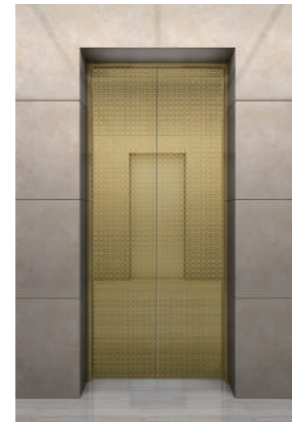

U-D008

镜面蚀刻镀钛金
Titanium etched mirror stainless steel