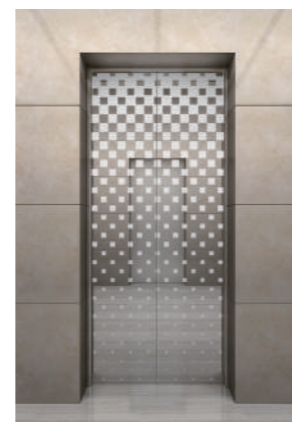

U-D012

镜面蚀刻
Etched mirror stainless steel