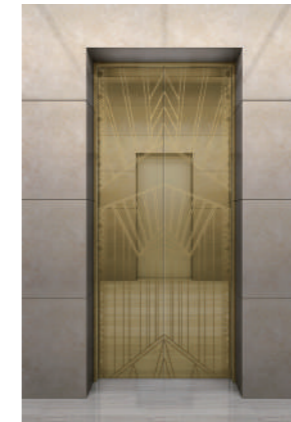

U-D018

镜面蚀刻镀钛金
Titanium etched mirror stainless steel