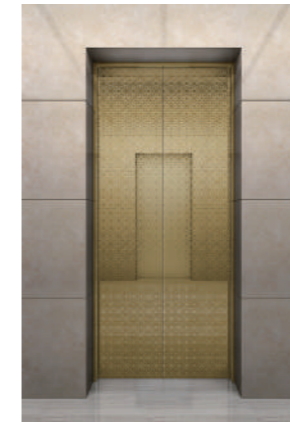

U-D017

镜面蚀刻镀钛金
Titanium etched mirror stainless steel