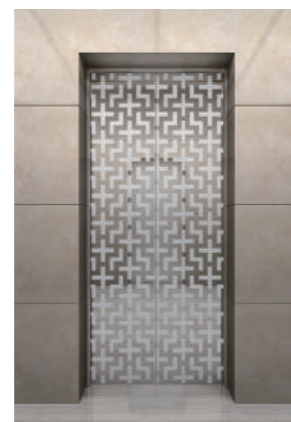

U-D010

镜面蚀刻
Etched mirror stainless steel

U-D011

镜面蚀刻
Etched mirror stainless steel

U-D012

镜面蚀刻
Etched mirror stainless steel

吊顶 - 装潢系列
CEILING - DECORATION SERIES

XIZI