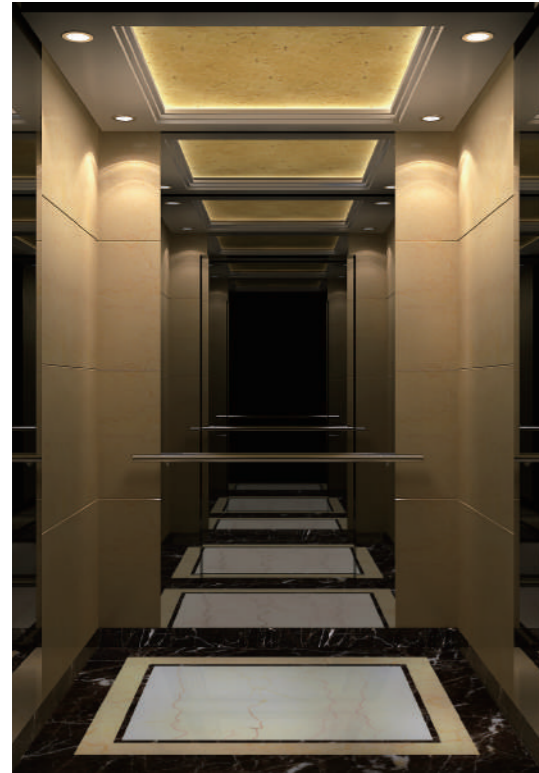

U-CR074

吊顶: 烤漆钢板+金箔+LED筒灯
后壁: 蜂窝大理石+镜面不锈钢镀黑钛
侧壁: 蜂窝大理石+镜面不锈钢镀黑钛
扶手: 镜面不锈钢圆管
踢脚线: 大理石
地坪: 大理石
推荐前壁: 镜面不锈钢镀黑钛

Ceiling: Painted steel + Gold foil + LED downlights
Rear Wall: Honeycomb marble + Black titanium mirror st. st.
Side wall: Honeycomb marble + Black titanium mirror st. st.
Handrail: Mirror st. st. circular tube
Skirting: Marble
Floor: Marble
Recommended Front Wall: Black titanium mirror st. st.