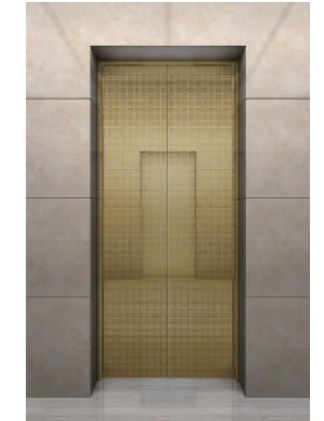

U-D016

镜面蚀刻镀钛金
Titanium etched mirror stainless steel