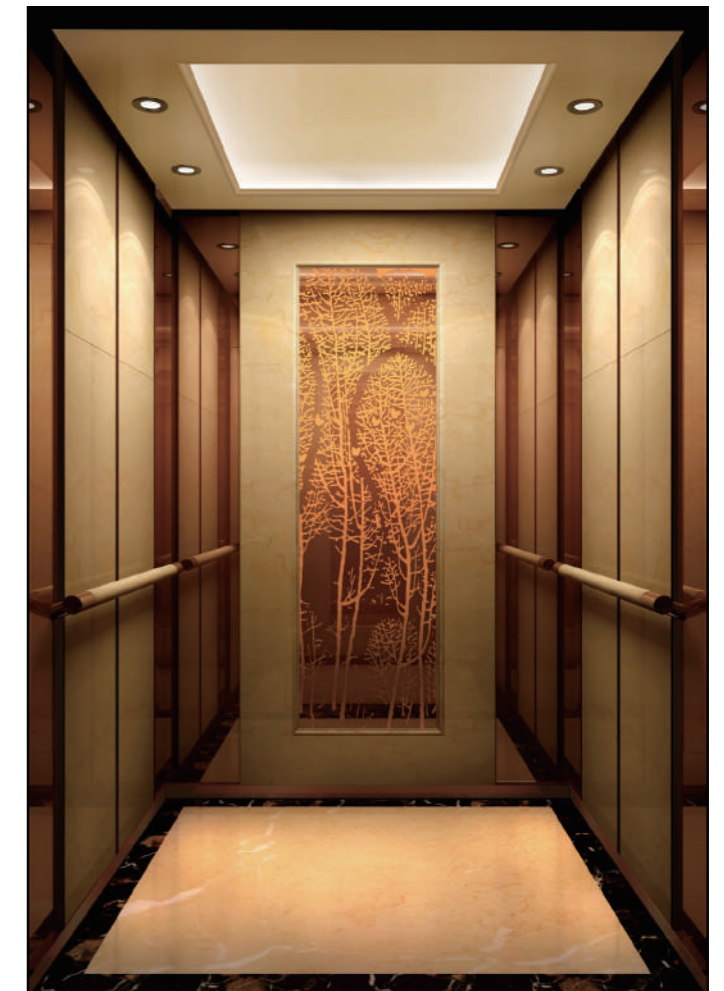

U-CR073

吊顶: 烤漆钢板+LED筒灯
后壁: 镜面不锈钢镀玫瑰金+蜂窝大理石+镜面不锈钢蚀刻镀玫瑰金
侧壁: 镜面不锈钢镀玫瑰金+蜂窝大理石+镜面不锈钢镀玫瑰金嵌条
扶手: 镜面不锈钢镀玫瑰金+大理石
踢脚线: 镜面不锈钢镀玫瑰金
地坪: 大理石
推荐前壁: 镜面不锈钢镀玫瑰金

Ceiling: Painted Steel + LED Down Light
Rear Wall: Rose-gold Mirror Stainless Steel + Honeycomb Marble + Etched Rose-gold Mirror Stainless Steel
Side Walls: Rose-gold Mirror Stainless Steel + Honeycomb Marble + Rose-gold Mirror Stainless Steel Strip
Handrail: Rose-gold Mirror Stainless Steel + Marble
Skirting Line: Rose-gold Mirror Stainless Steel
Floor: Marble
Recommended Front Walls: Rose-gold Mirror Stainless Steel

注: 轿厢装饰不包含轿门、操纵箱和召唤盒。墙纸图案以实际选购为准, 效果图仅供参考。

Note: Cabin decoration does not include car door, COP & HOP. Wallpaper pattern is to be determined when purchasing choice, effect picture is for reference only.