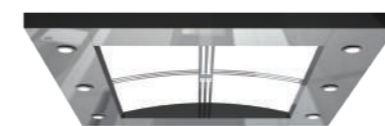

U-CL040
镜面不锈钢框架 + 亚克力 + 筒灯
Mirror stainless steel frame + acrylic + down light