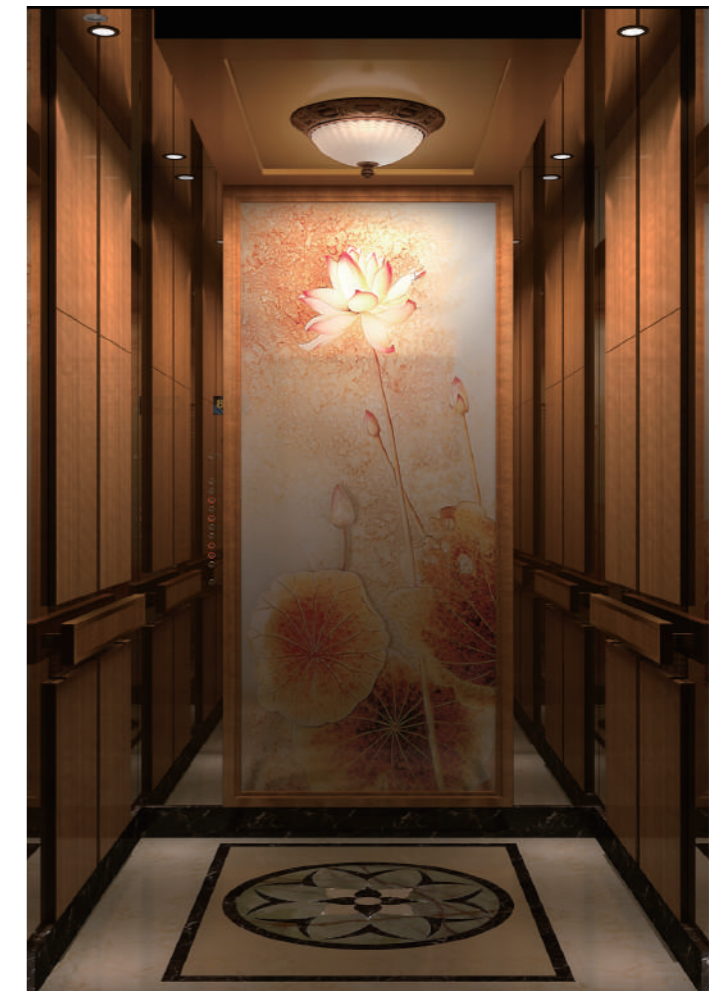

U-CR135

吊顶: 烤漆钢板+镜面不锈钢镀玫瑰金+筒灯+吸顶灯
后壁: 红影木线条+镜面不锈钢镀玫瑰金+艺术玻璃
侧壁: 红影木饰面+镜面不锈钢镀玫瑰金
扶手: 镜面不锈钢镀玫瑰金包边红影木
地坪: 拼花石材
推荐前壁: 镜面不锈钢镀玫瑰金

Ceiling: Powder coated steel + Mirror st. steel rose gold plating +
down lamp + ceiling lamp

Rear wall: Red wood moulding + Mirror st. steel rose gold plating + art
glass

Side walls: Red wood veneer + Mirror st. steelrose gold plating

Handrail: Mirror st. steel rose gold plating with wood frame

Floor: Marble

Recommended Front Walls: Mirror st. steel rose gold plating

注: 轿厢装饰不包含轿门、操纵箱和召唤盒。墙纸图案以实际选购为准, 效果图仅供参考。

Note: Cabin decoration does not include car door, COP & HOP. Wallpaper