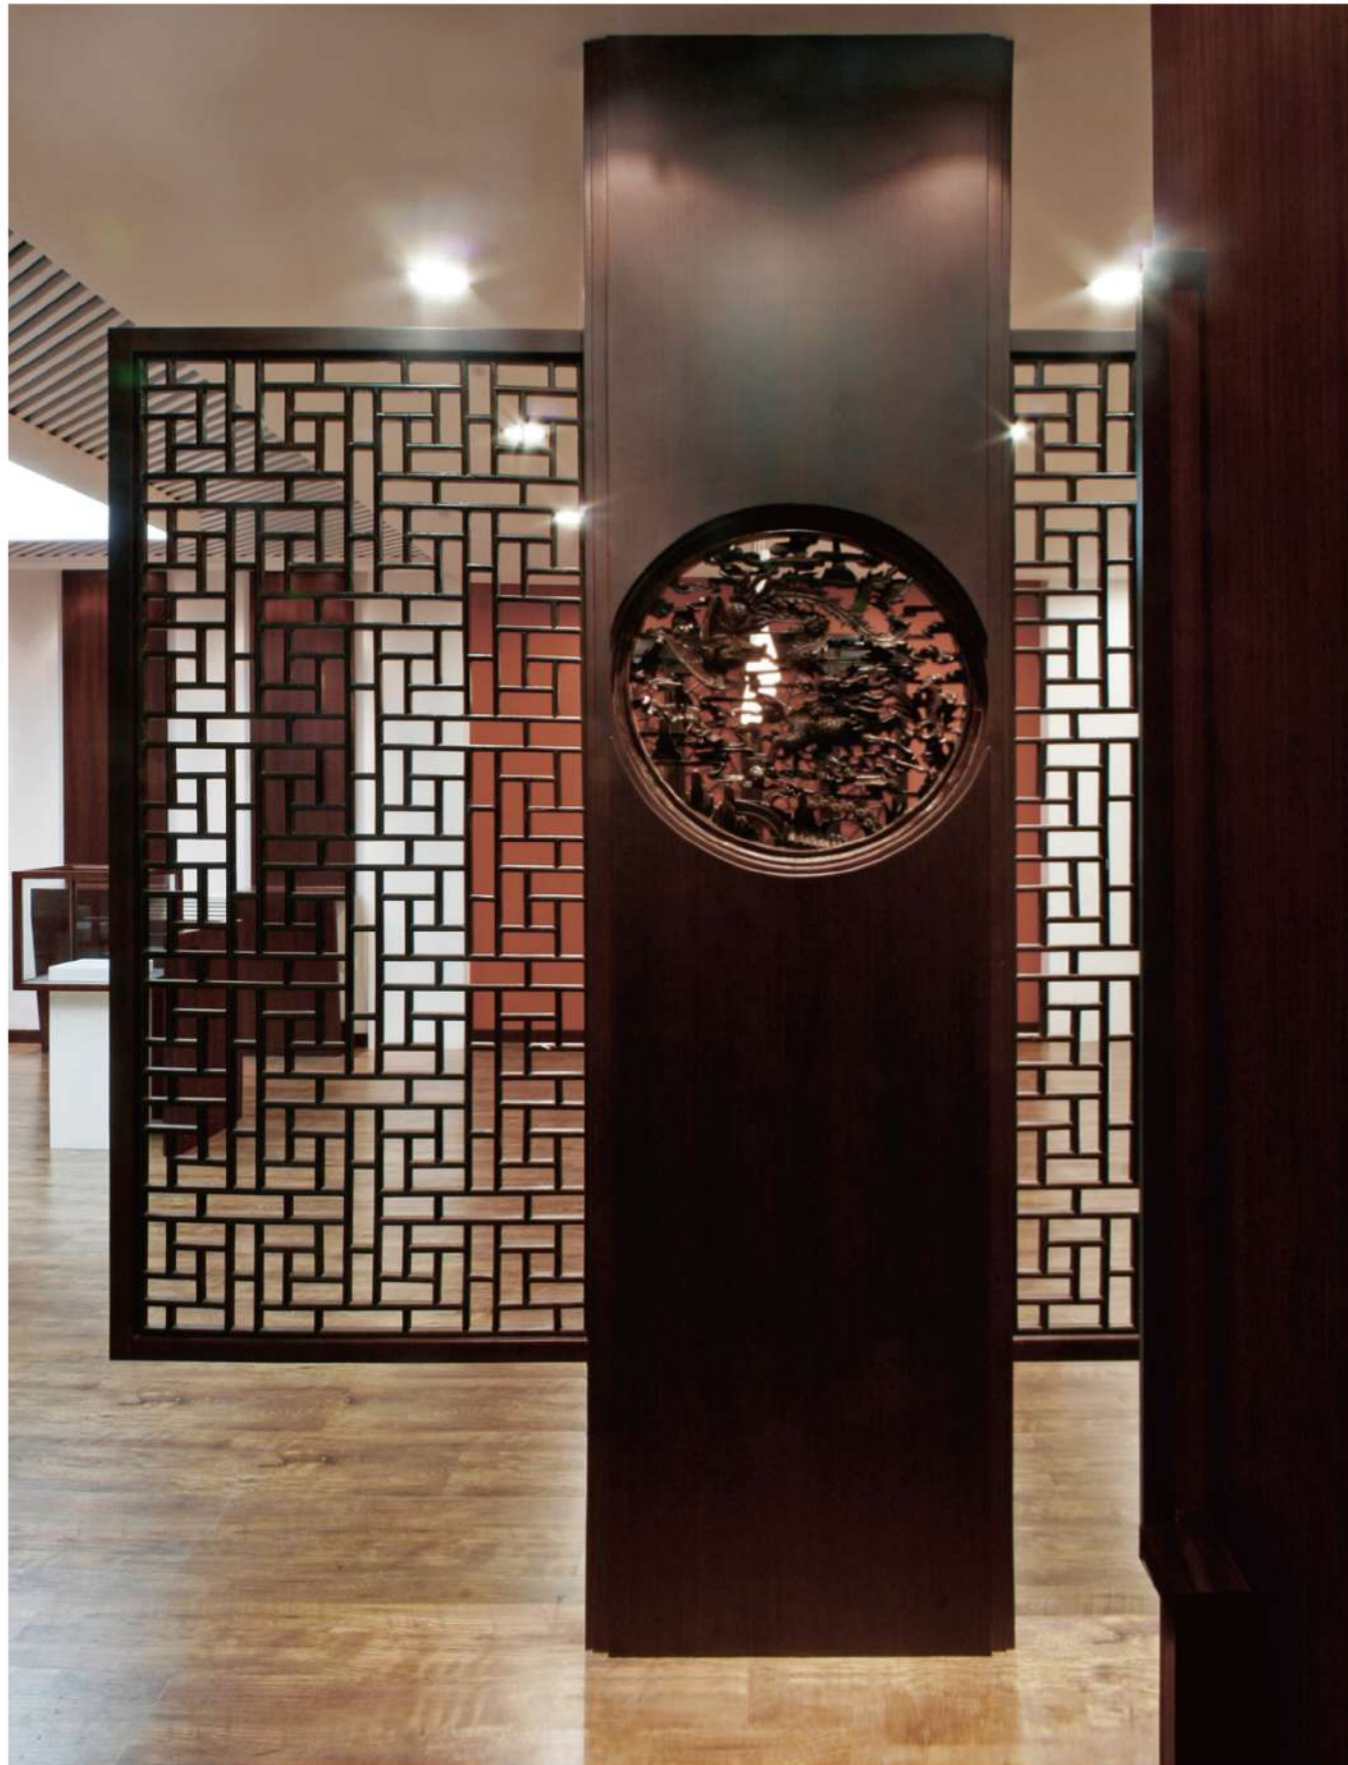

U-CR106

吊顶: 喷粉钢板+镜面镀古铜装饰条+金箔+暗藏灯
后壁: 木纹装饰板+实木造型线框+美容镜
侧壁: 木纹装饰板+镜面镀古铜装饰条
地坪: 大理石

Ceiling: Painted Steel+ bronze mirror strip+ goldfoil+ hidden light
Rear wall: Grained panel+ wooden frame+ mirror
Side walls: Grained panel+ bronze mirror strip
Floor: Marble

注: 轿厢装饰不包含轿门、操纵箱和召唤盒。墙纸图案以实际选购为准, 效果图仅供参考。

Note: Cabin decoration does not include car door, COP & HOP. Wallpaper pattern is to be determined when purchasing choice, effect picture is for reference only.