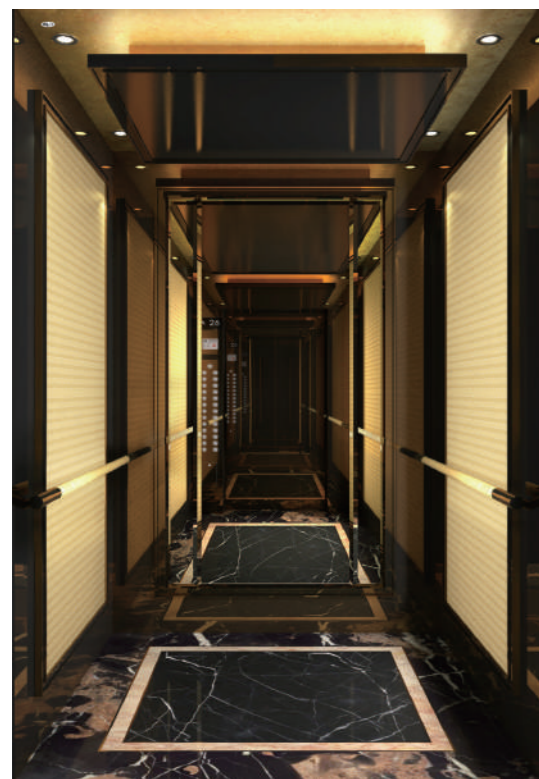

U-CR120-1

吊顶: 喷粉钢板贴金箔+镜面不锈钢镀玫瑰金边框+和纹不锈钢镀玫瑰金+LED射灯+LED柔性灯带
后壁: 镜面不锈钢镀玫瑰金+镜面不锈钢镀玫瑰金边框+车边玻璃镜
侧壁: 镜面不锈钢镀玫瑰金+镜面不锈钢镀玫瑰金边框+皮革硬包
扶手: 镜面不锈钢镀玫瑰金+石材
地面: 大理石

Ceiling: Painting steel with goldfoil+ rose-gold mirror st.st. frame+LED down light
Rear wall: Rose-gold mirror st.st + rose-gold mirror st.st strip+mirror
Side walls: Rose-gold mirror st.st + rose-gold mirror st.st strip +Leather