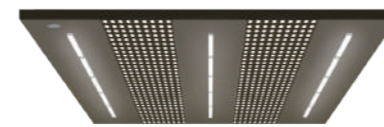

U-CL023
喷粉钢板 + 亚克力
Painted steel + acrylic