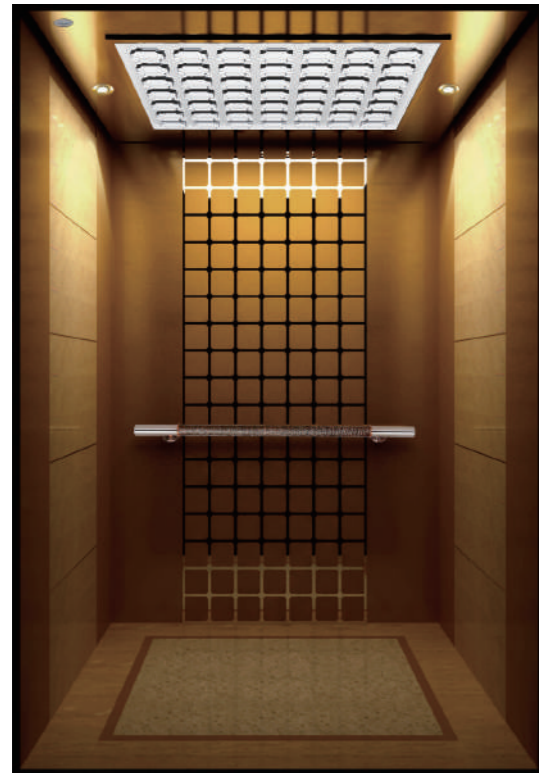

U-CR033

吊顶: 和纹不锈钢镀古铜色+亚克力+LED筒灯
后壁: 镜面不锈钢蚀刻喷金砂+和纹不锈钢镀古铜
侧壁: 和纹不锈钢镀古铜色+大理石蜂窝铝板+和纹不锈钢镀古铜嵌条
扶手: 红古铜+镜光
地坪: 大理石
推荐前壁: 和纹不锈钢镀古铜色

Ceiling: Bronze Irregularly-lined Stainless Steel + Acrylic + LED Down Light
Rear Wall: Golden Sprayed Mirror Stainless Steel + Irregularly-lined Bronze
Side Walls: Bronze Irregularly-lined Stainless Steel + Marble Aluminum Honeycomb panel + Irregularly-lined Stainless Steel Bronze Strip
Handrail: Red Bronze + Mirror Stainless Steel