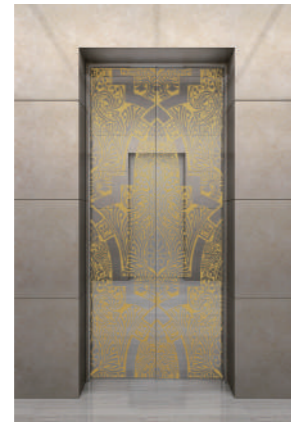

U-D006

镜面蚀刻喷金砂
Etched mirror stainless steel
spraying gold sand