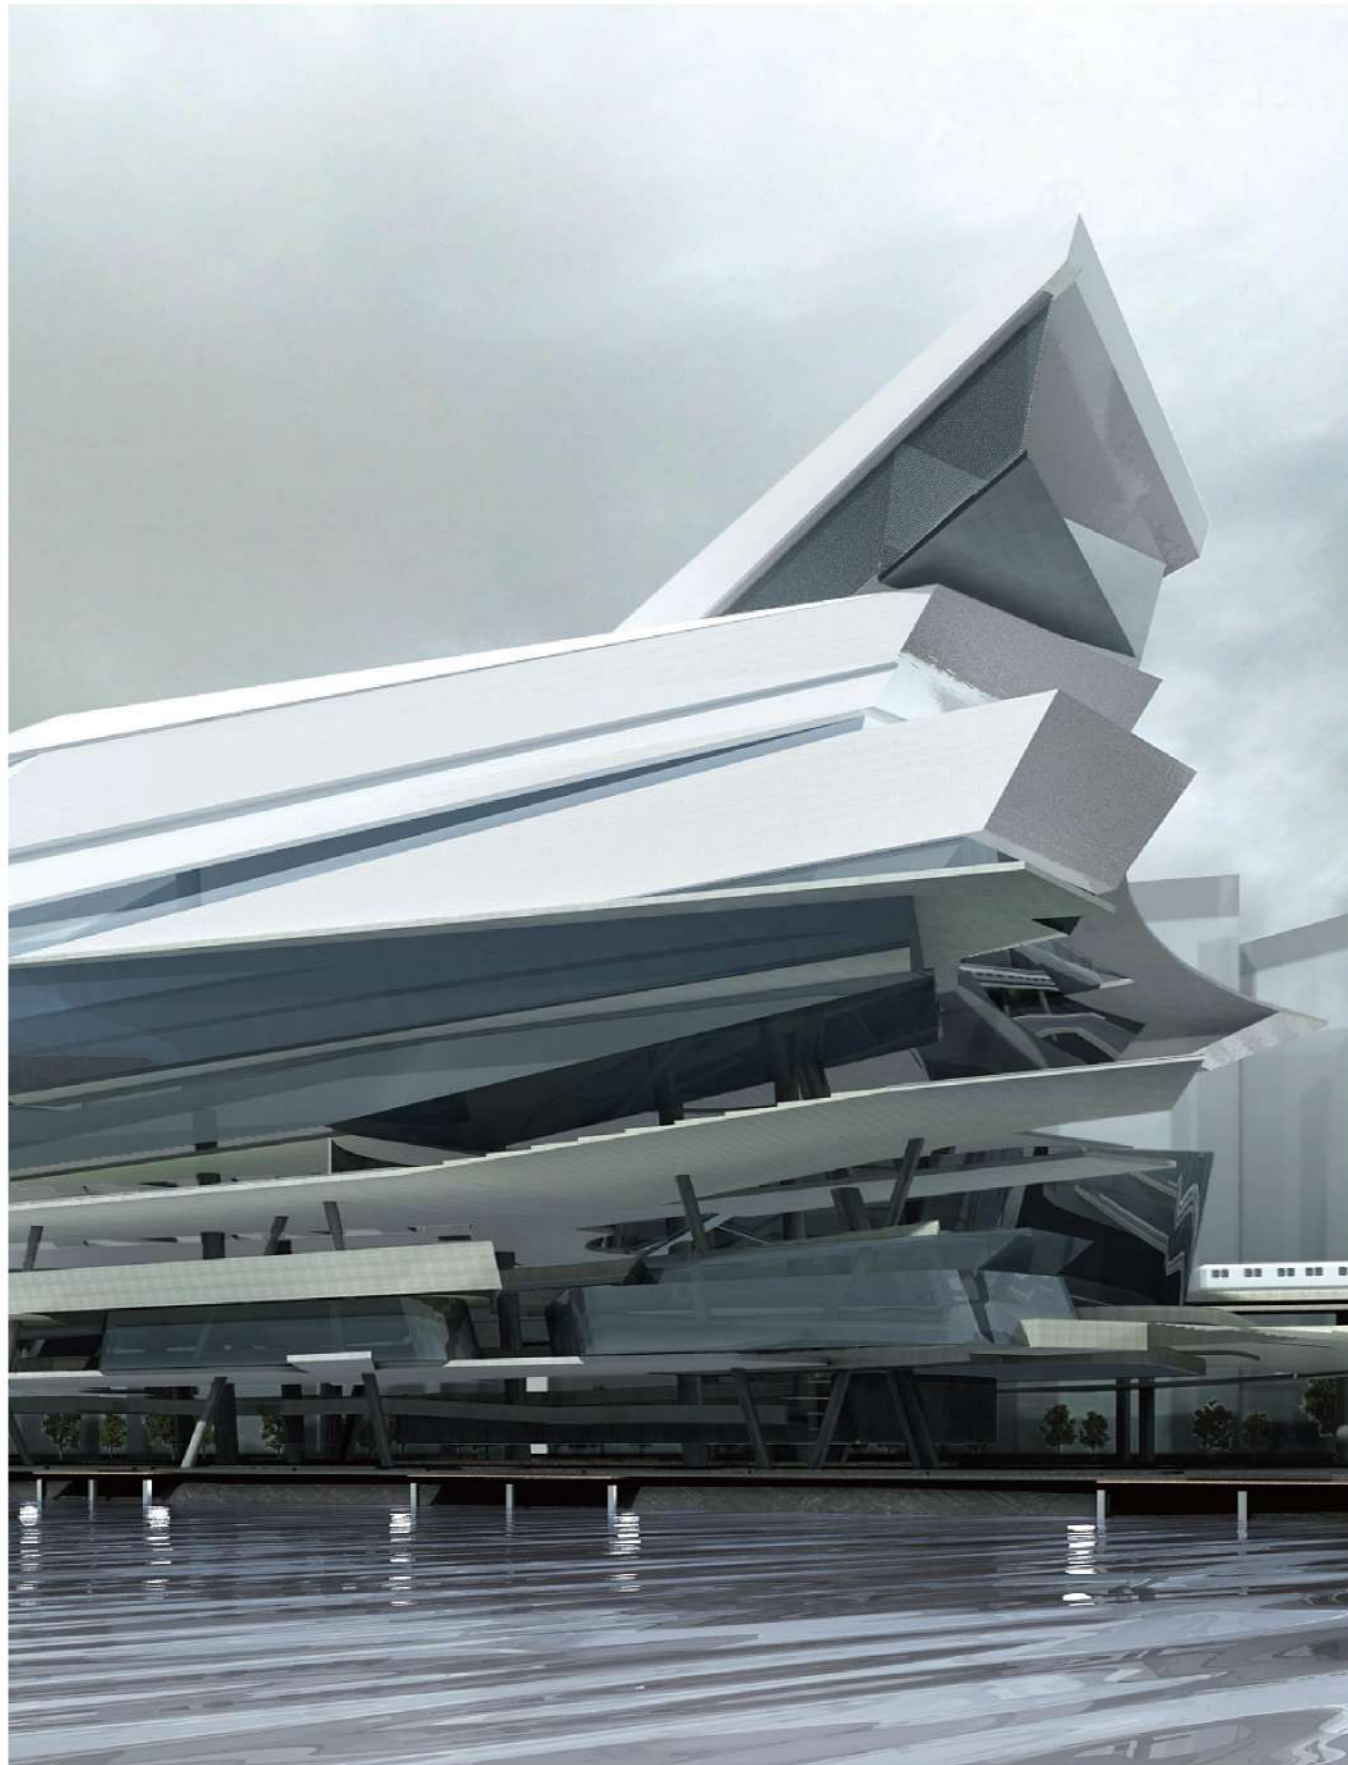

U-CR918

上下罩：镜面不锈钢蚀刻
吊顶：镜面不锈钢框架+亚克力+LED筒灯
轿壁：镜面不锈钢+夹胶玻璃（外包镜面不锈钢）
前壁：镜面不锈钢
扶手：镜面不锈钢圆管落地扶手
地坪：PVC

Cabin cover: Etched mirror stainless steel
Ceiling: Mirror stainless steel frame + acrylic + LED down light
Cabin wall: Mirror stainless steel + laminated glass(mirror stainless steel coated)
Front wall: Mirror stainless steel
handrail : Grounded mirror stainless steel tube
Floor: PVC

注：轿厢装饰不包含轿门、操纵箱和召唤盒。墙纸图案以实际选购为准，效果图仅供参考。

Note: Cabin decoration does not include car door, COP & HOP. Wallpaper pattern is to be determined when purchasing choice, effect picture is for reference only.