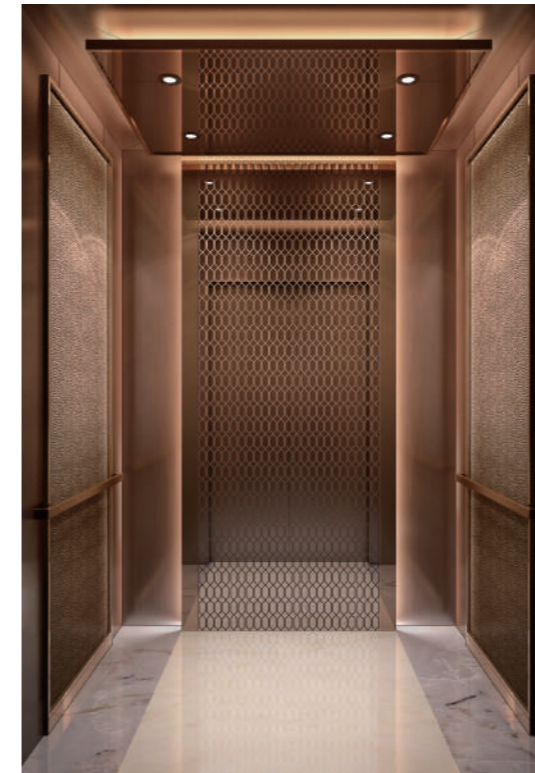

注: 轿厢装饰不包含轿门、操纵箱和召唤盒。墙纸图案以实际选购为准, 效果图仅供参考。

U-CR113

吊顶: 雾面不锈钢+镜面不锈钢+LED筒灯
 后壁: 烤漆玻璃+发纹不锈钢+嵌条+镜面不锈钢
 侧壁: 烤漆玻璃+发纹不锈钢+嵌条+镜面不锈钢
 扶手: 发纹不锈钢扁扶手
 地坪: 大理石
 推荐前壁: 镜面不锈钢

Ceiling: Mist stainless steel + mirror st. st + LED down light
 Rear Wall: Painted glass + hairline st. st + strip + mirror st. st.
 Side walls: Painted glass + hairline st. st + strip + mirror st. st.
 Handrail: Hairline st. steel flat handrail
 Floor: Marble
 Recommended Front Walls: Mirror st. st.